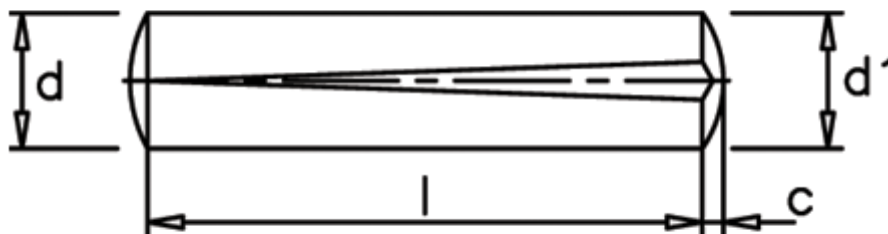

# Data Sheet

Article number: 08011510

Description: KLEE Slotted pin S1 1,5x10  
Steel

## Measures

---

c = 0,23

d = 1.5

d1 = 1.63

Length = 10